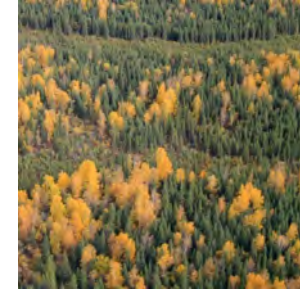

# Eagle & Eagle Village: Vegetation Types.

White Spruce or Black Spruce (H)

White Spruce or Black Spruce - Woodland (H)

White Spruce or Black Spruce-Deciduous (M)

Tall Shrub (M)

Low Shrub (M)

- White Spruce or Black Spruce (H)
- White Spruce or Black Spruce - Woodland (H)
- White Spruce or Black Spruce-Deciduous (M)
- Tall Shrub (M)
- Low Shrub (M)
- Tussock Tundra (M)
- Dwarf Shrub (L)
- Deciduous Forest (L)
- Herbaceous - Mesic (L)
- Herbaceous - Wet (L)
- Freshwater

Tussock Tundra (M)

Dwarf Shrub (L)

Deciduous Forest (L)

Herbaceous - Mesic (L)

Herbaceous - Wet (L)