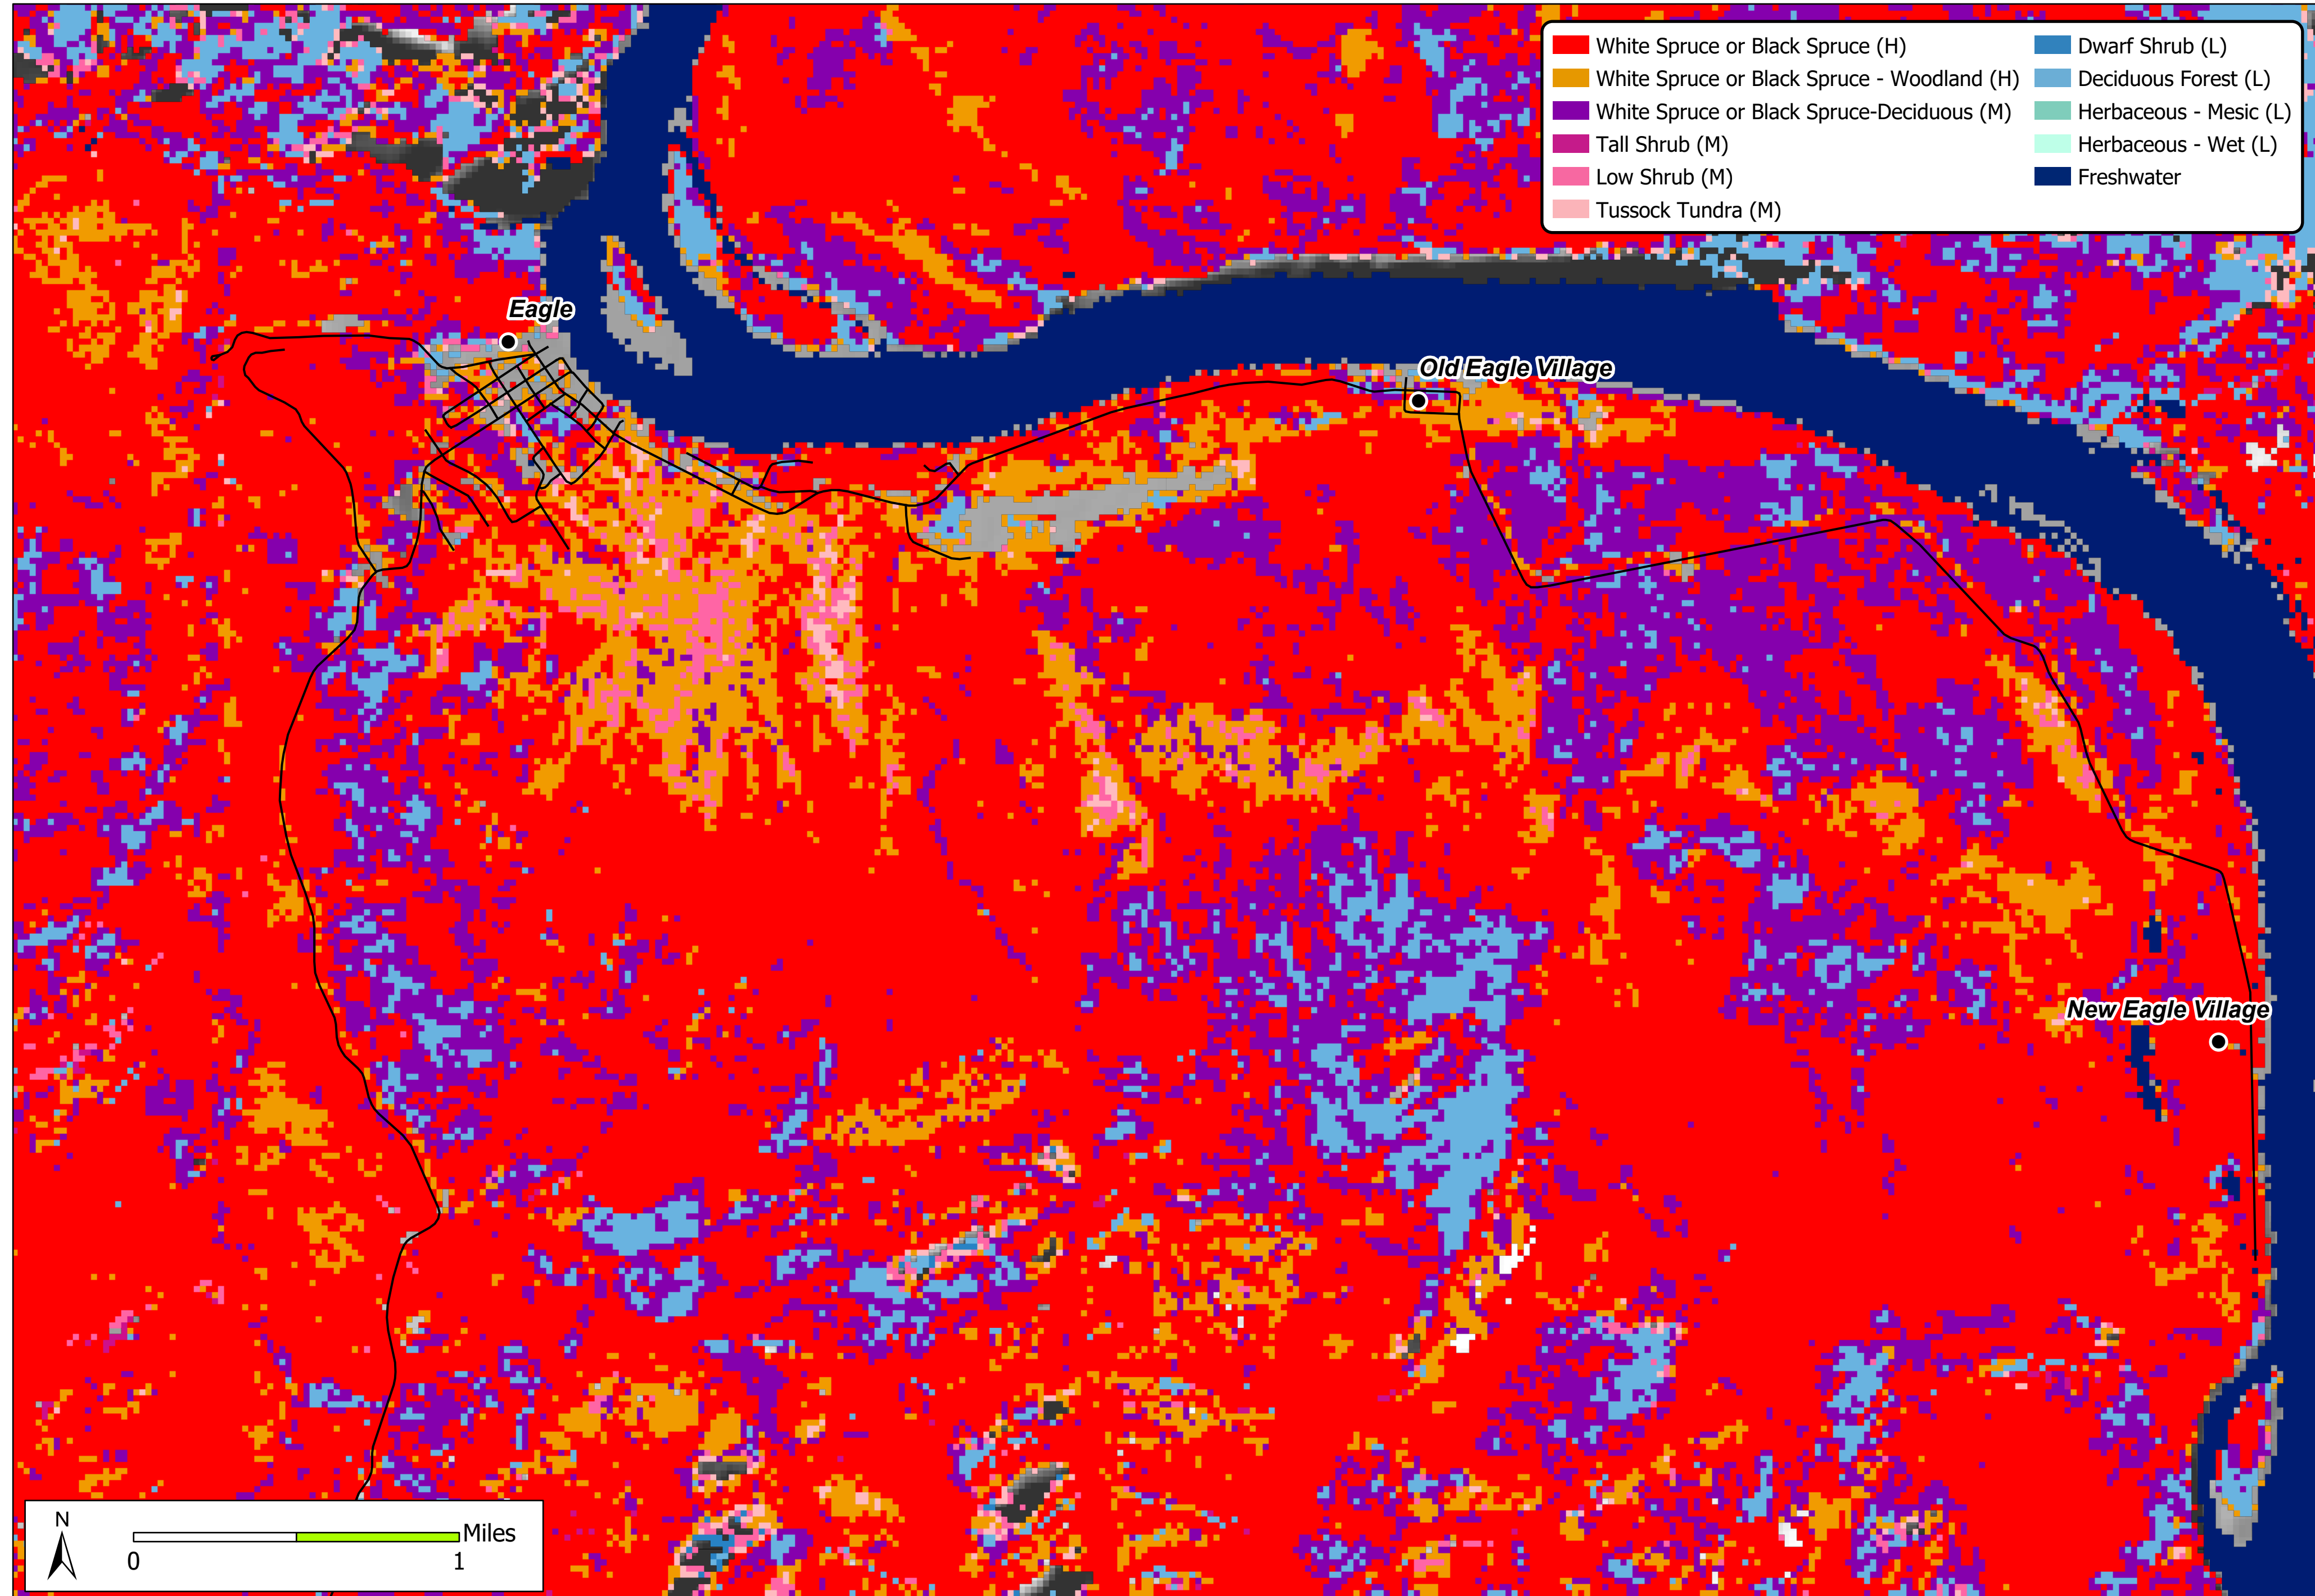

# Eagle & Eagle Village: Vegetation Types.

White Spruce or Black Spruce (H)

White Spruce or Black Spruce - Woodland (H)

White Spruce or Black Spruce-Deciduous (M)

Tall Shrub (M)

Low Shrub (M)

- White Spruce or Black Spruce (H)
- White Spruce or Black Spruce - Woodland (H)
- White Spruce or Black Spruce-Deciduous (M)
- Tall Shrub (M)
- Low Shrub (M)
- Tussock Tundra (M)
- Dwarf Shrub (L)
- Deciduous Forest (L)
- Herbaceous - Mesic (L)
- Herbaceous - Wet (L)
- Freshwater

Tussock Tundra (M)

Dwarf Shrub (L)

Deciduous Forest (L)

Herbaceous - Mesic (L)

Herbaceous - Wet (L)